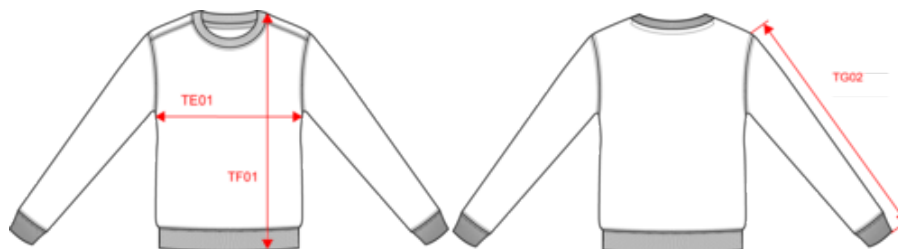

## Dimensiones

Measurements in cm	XS	S	M	L	XL	XXL	3XL	4XL
TE01 - 1/2 chest width at 1.5cm below armhole	49.00	52.00	55.00	58.00	61.00	64.00	67.00	70.00
TF01 - Total height from HSP	68.00	70.00	72.00	74.00	76.00	78.00	80.00	82.00
TG02 - Long sleeve length	65.70	66.40	67.10	67.80	68.50	69.20	70.30	71.30