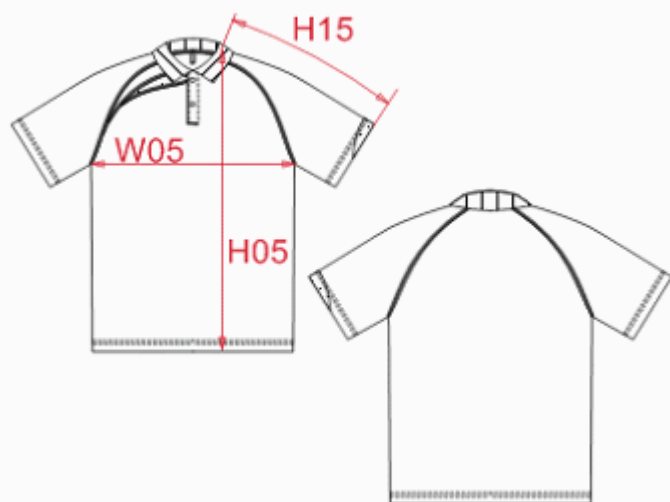

REFERENCE : PA457

NAME :

SIZES : XS\_S\_M\_L\_XL\_XXL\_3XL\_4XL

**COMPOSITION :**

Main fabric : Polyester jersey 140 For body, sleeves and neckline tape cleanness. 100%polyester

Main fabric : Polyester jersey 140 For front yokes. 100%polyester

Main fabric : Polyester birdeyes 140 For contrasted front middle and sleeve bottom yokes. 100%polyester

**WEIGHT :**

Main fabric : 140 gsm

Main fabric : 140 gsm

Main fabric : 140 gsm

COLORS	PANTONE SERIGRAPHIE
Black / White / Storm grey	Black / White / Cool gray 11C
Royal blue/White/Storm grey	2935C / White / Cool gray 11C
Red / Black / Storm grey	186C / Black / Cool gray 11C
Navy / White / Storm grey	2965C / White / Cool gray 11C
White / Black / Storm grey	White / Black / Cool gray 11C

MEASUREMENT									
Description	XS	S	M	L	XL	XXL	3XL	4XL	
<b>H05</b> Hauteur totale / Total height	66,50	68,50	70,50	72,50	74,50	76,50	78,50	81,25	
<b>W05</b> 1/2 largeur poitrine / 1/2 chest width	47	50	53	56	59	62	65	69	
<b>H15</b> Longueur manche / Sleeve length	33,50	35	36,50	38	39,50	41	42,50	44,75	

PACKING	
Box	25 pcs / box All sizes => L:36cm W:33cm H:28cm GW:8kg NW:7kg

CARE LABEL				